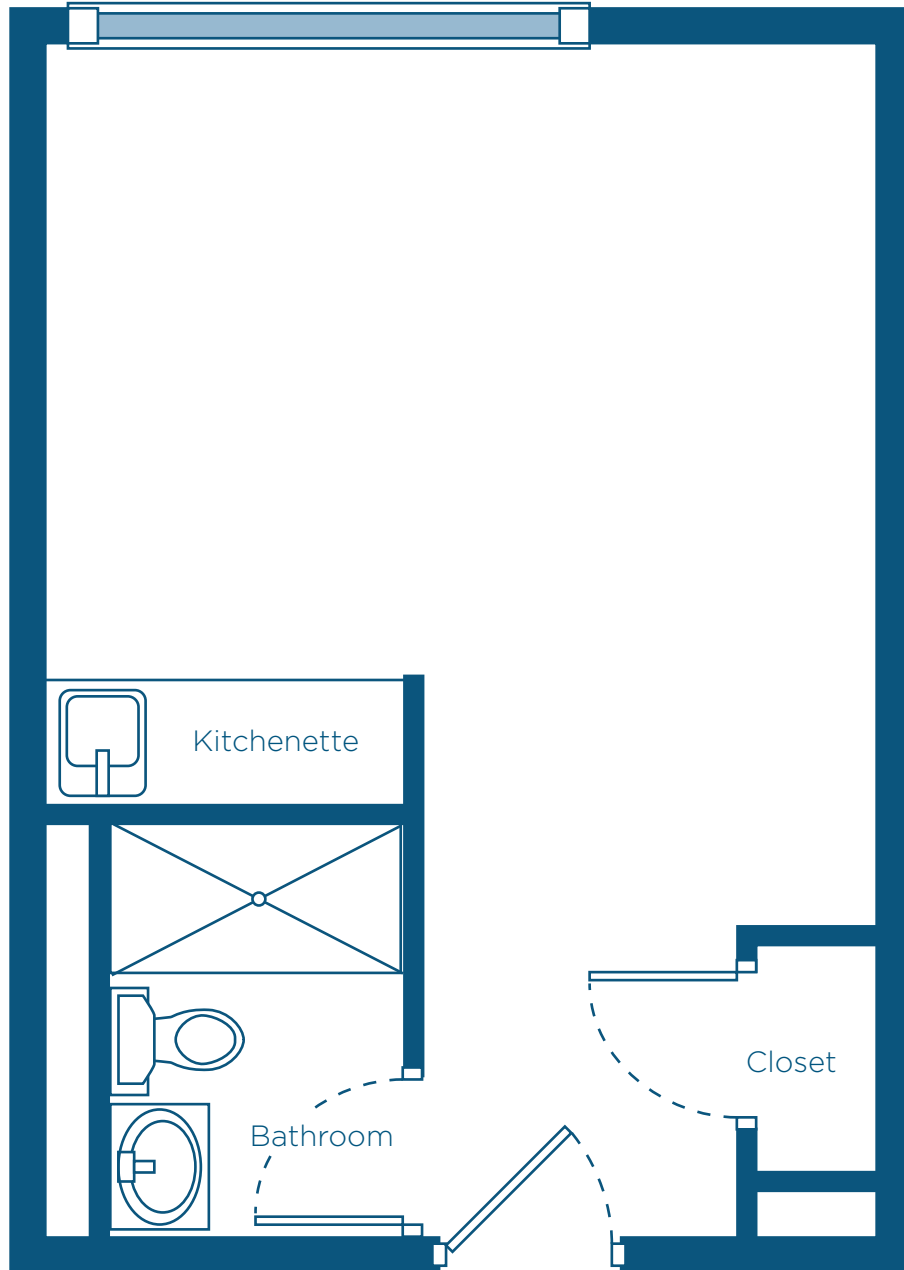

# The Metropolitan

STUDIO  
(318-355 sq. ft.)\*