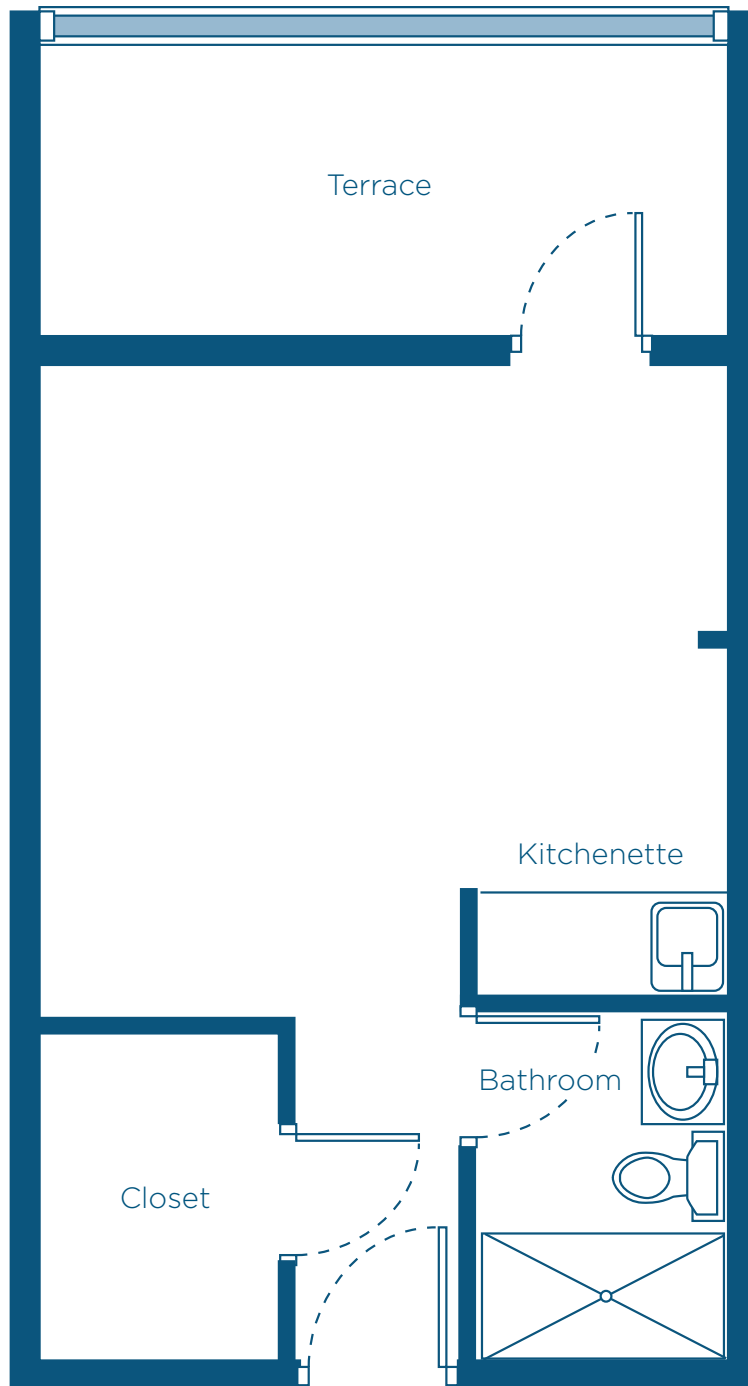

# The Morningside

STUDIO WITH TERRACE  
(318 sq. ft.)\*

## Riverview

SENIOR INDEPENDENT LIVING

519 West 49th Street, New York, NY 10019

(212) 586-4546 | RiverviewNYC.org | living@RiverviewNYC.org

*\*square footage and layout may vary*

# The Carnegie

STUDIO WITH TERRACE  
(318 sq. ft.)\*