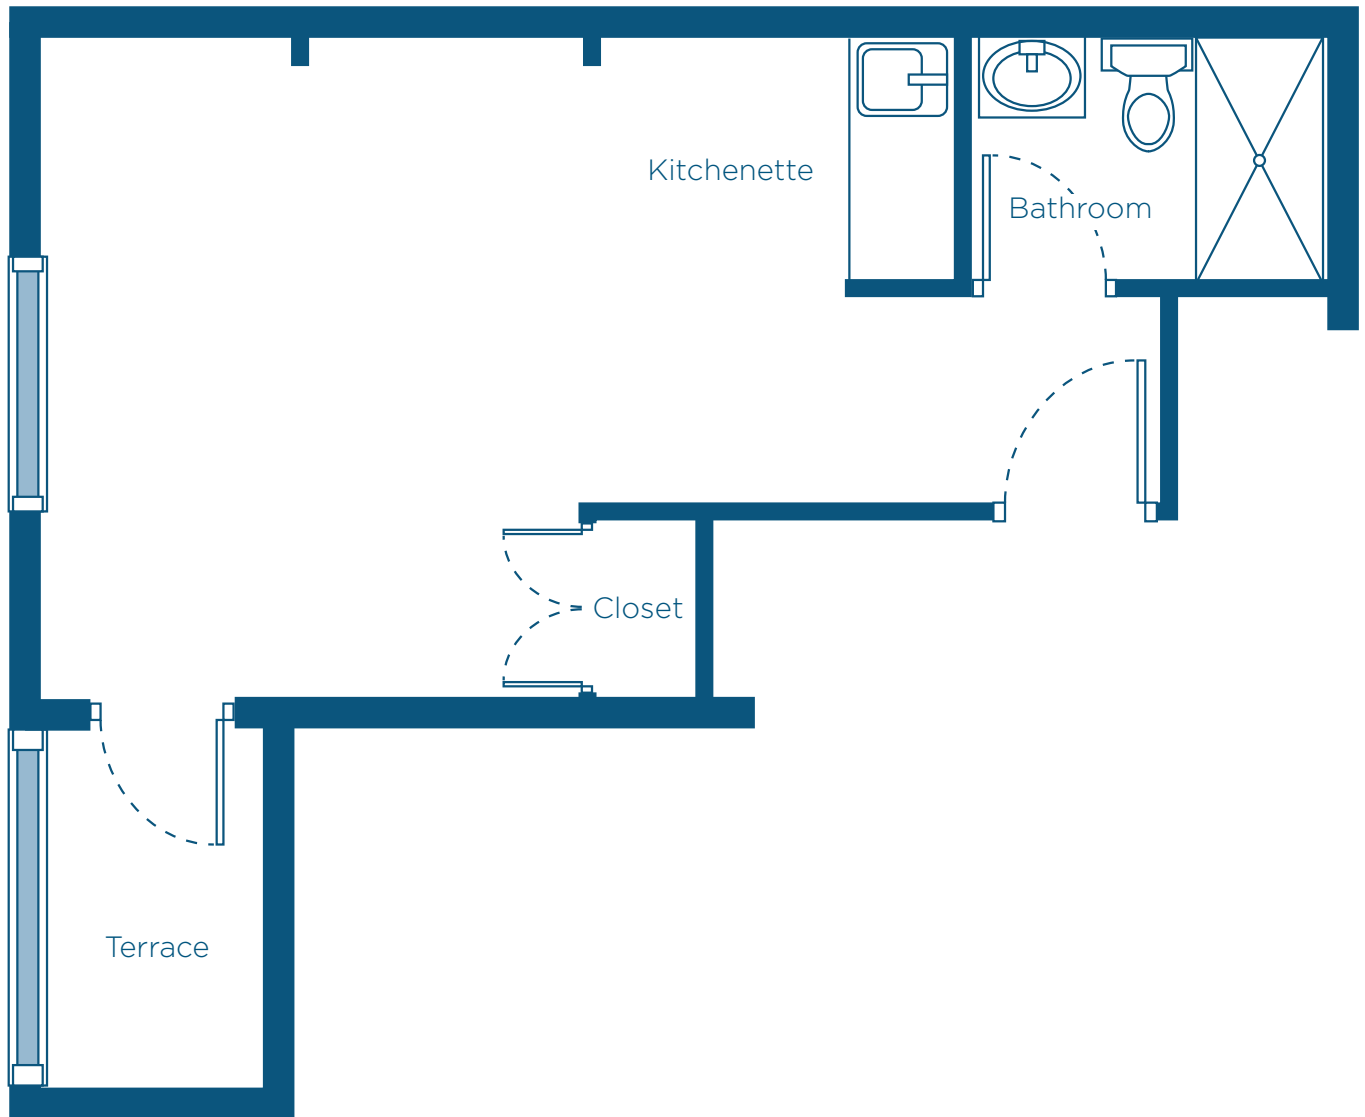

# The Morningside

STUDIO WITH TERRACE  
(318 sq. ft.)\*