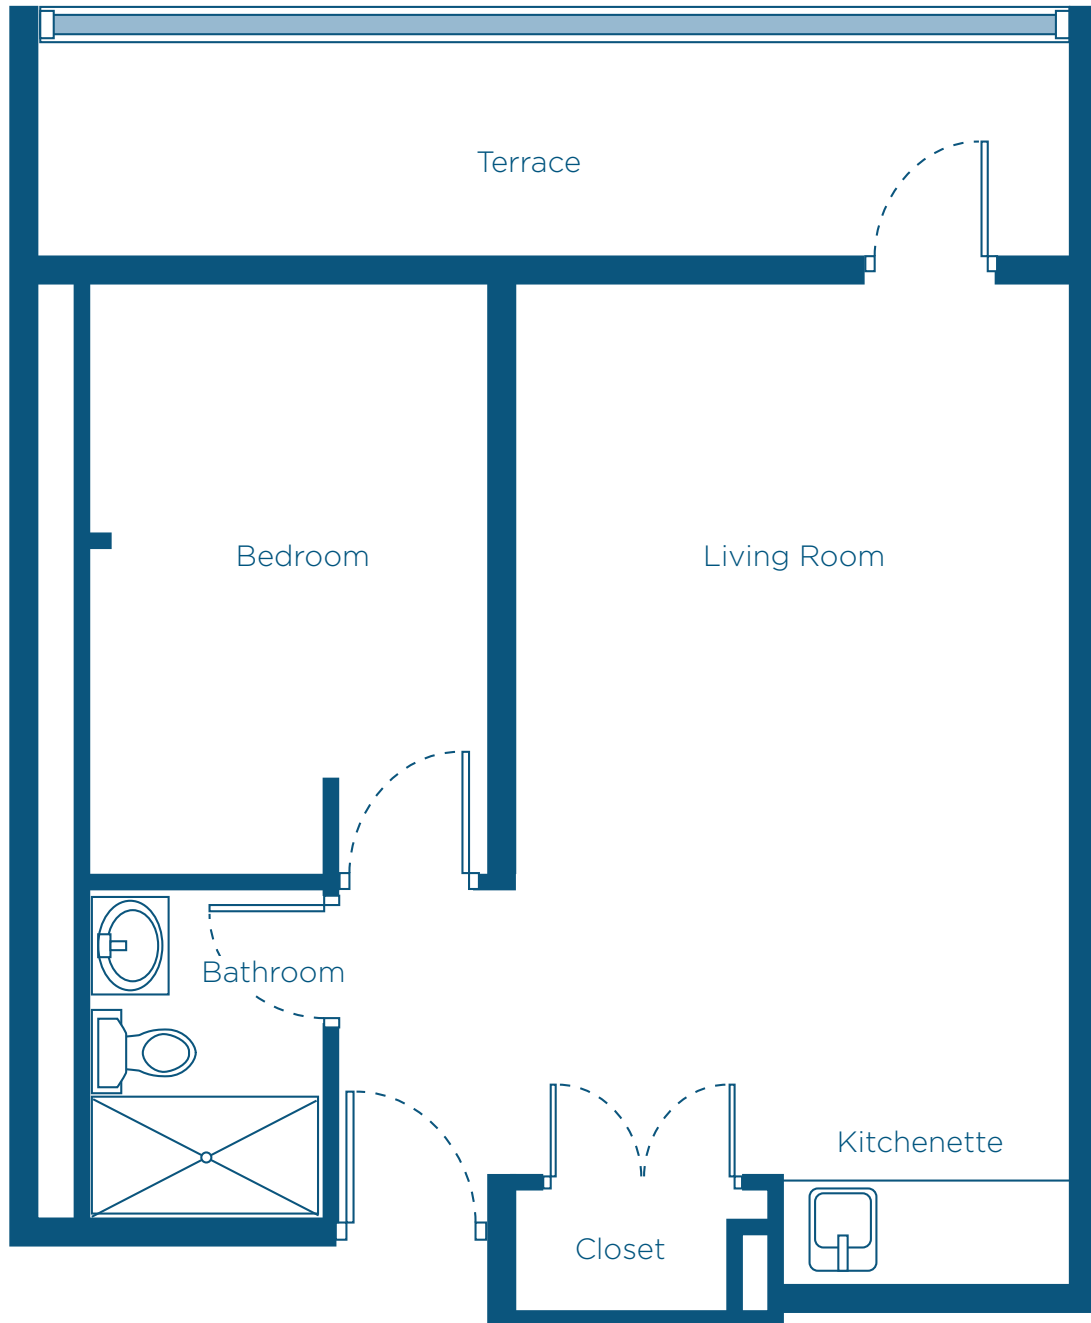

# The Metropolitan

STUDIO  
(318-355 sq. ft.)\*

# The Rockefeller

ONE BEDROOM  
(434-580 sq. ft.)\*

## Riverview

SENIOR INDEPENDENT LIVING

519 West 49th Street, New York, NY 10019

(212) 586-4546 | RiverviewNYC.org | living@RiverviewNYC.org

*\*square footage and layout may vary*

# The Empire

ONE BEDROOM WITH TERRACE  
(434 sq. ft.)\*