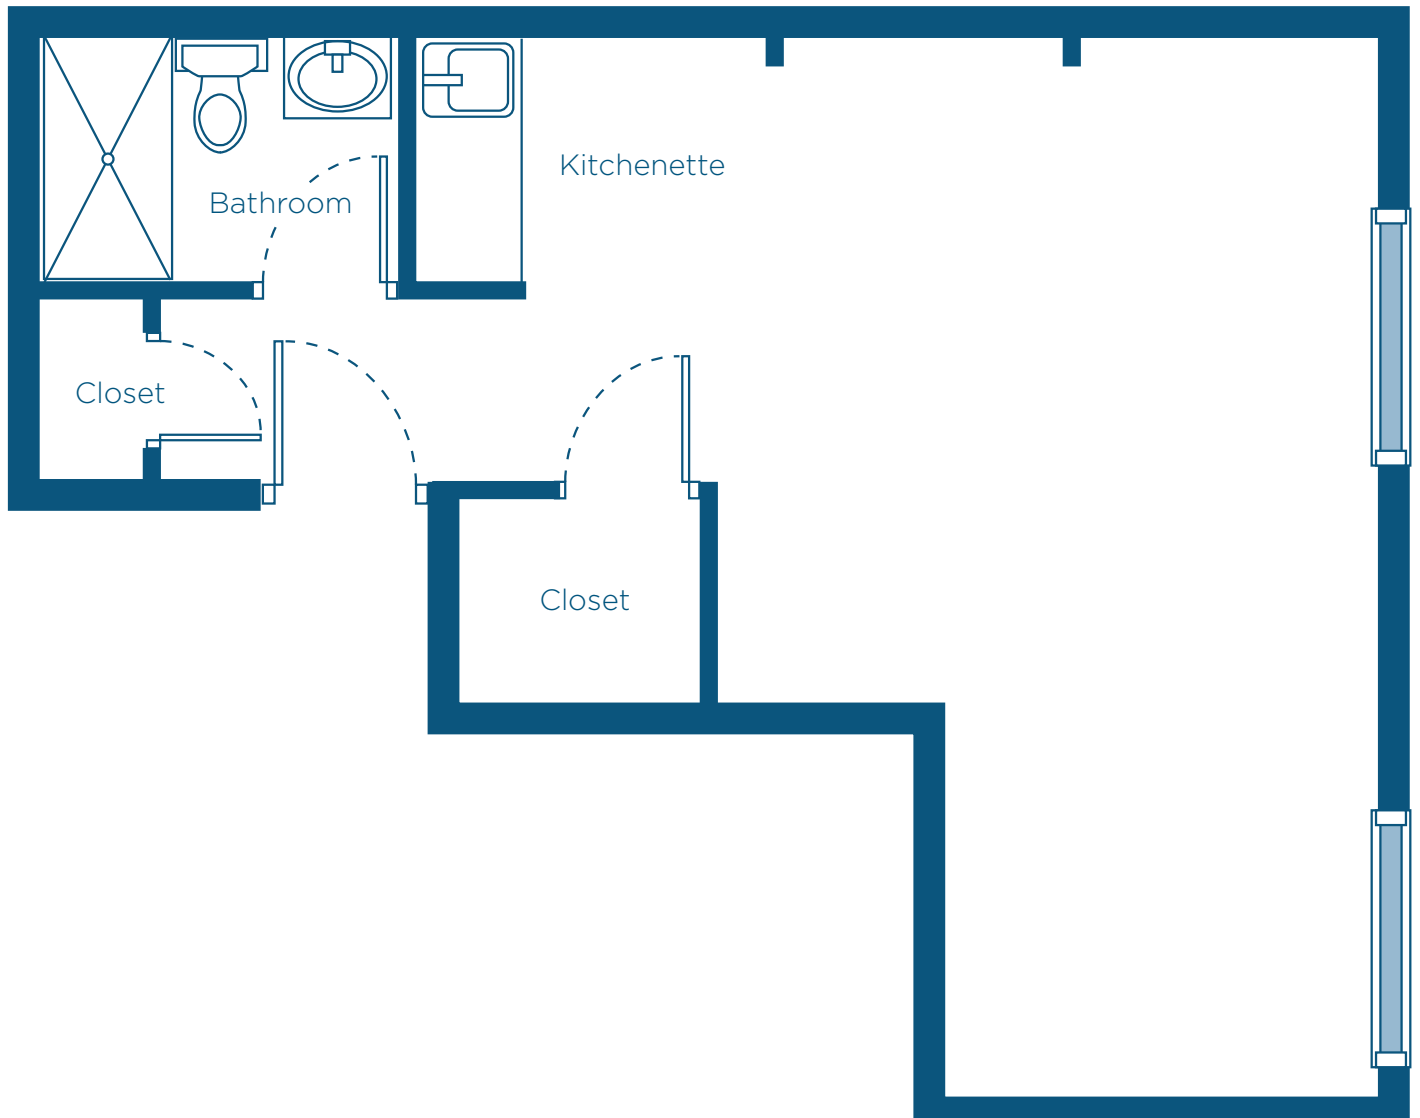

The Chrysler

ALCOVE STUDIO
(365 sq. ft.)*

Riverview

SENIOR INDEPENDENT LIVING

519 West 49th Street, New York, NY 10019

(212) 586-4546 | RiverviewNYC.org | living@RiverviewNYC.org

*square footage and layout may vary